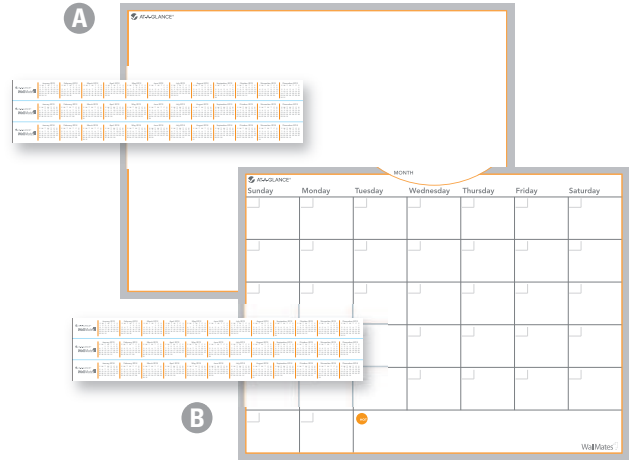

Dry erase wall planning, simplified.

New AT-A-GLANCE® WallMates™ make it easy to have the dry erase planning surfaces you need in the places you need them.

Quick. Easy.

No tools. No damage.

Just peel, stick, and you're done.

Self Adhesive Dry Erase Wall Planners

- Easy to use – goes up in seconds
- Peel and stick self adhesive for any hard flat surface
- No tools or hardware, no damage to wall surfaces
- Works with any dry erase marker
- Removable with no adhesive residue
- Mix and match to create your custom planning surface

A Dry Erase Writing Surface

- Provides open space that can be used for a variety of purposes
- Bright white surface with a gray border to complement any decor
- Self adhesive three-year reference calendar included
- Includes a dry erase marker
- Available in 3 sizes

D Dry Erase Weekly Planning Surface

- Large daily blocks provides plenty of space that can be used for a variety of purposes
- Easy to erase and reuse it for the next week
- Bright white surface printed in gray with orange accent to complement any decor
- Self adhesive three-year reference calendar included
- Includes a dry erase marker