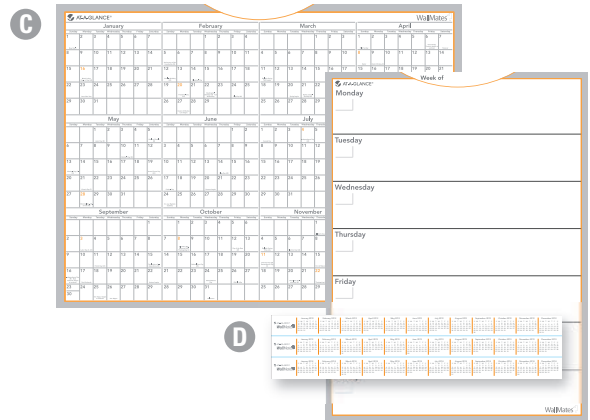

Dry erase wall planning, simplified.

New AT-A-GLANCE® WallMates™ make it easy to have the dry erase planning surfaces you need in the places you need them.

Quick. Easy.

No tools. No damage.

Just peel, stick, and you're done.

Self Adhesive Dry Erase Wall Planners

- Easy to use – goes up in seconds
- Peel and stick self adhesive for any hard flat surface
- No tools or hardware, no damage to wall surfaces
- Works with any dry erase marker
- Removable with no adhesive residue
- Mix and match to create your custom planning surface

A Dry Erase Writing Surface

- Provides open space that can be used for a variety of purposes
- Bright white surface with a gray border to complement any decor
- Self adhesive three-year reference calendar included
- Includes a dry erase marker
- Available in 3 sizes

B Dry Erase Monthly Planning Surface

- Monthly format with Hot Reminder Notes Area
- Easy to erase and reuse for the next month
- Bright white surface with large daily blocks
- Printed in gray with orange accent to complement any decor
- Self adhesive three-year reference calendar included
- Includes a dry erase marker
- Available in 3 sizes